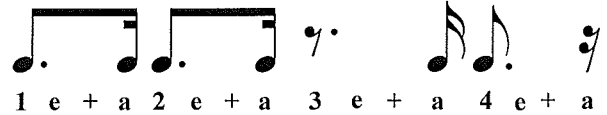

# Dotted Eighth Notes and Rests

The rhythmic value of a **dotted eighth note** is three-fourths of a beat. It is equivalent to an eighth note tied to a sixteenth note.

A **dotted eighth note** (♩.) = 3/4 beat

A **dotted eighth rest** (♩.) = 3/4 beat

1. Clap the rhythm while counting out loud.

2. Write the count below the notes and then clap the rhythm while counting out loud.

3. Write the count below the notes and then clap the rhythm while counting out loud.